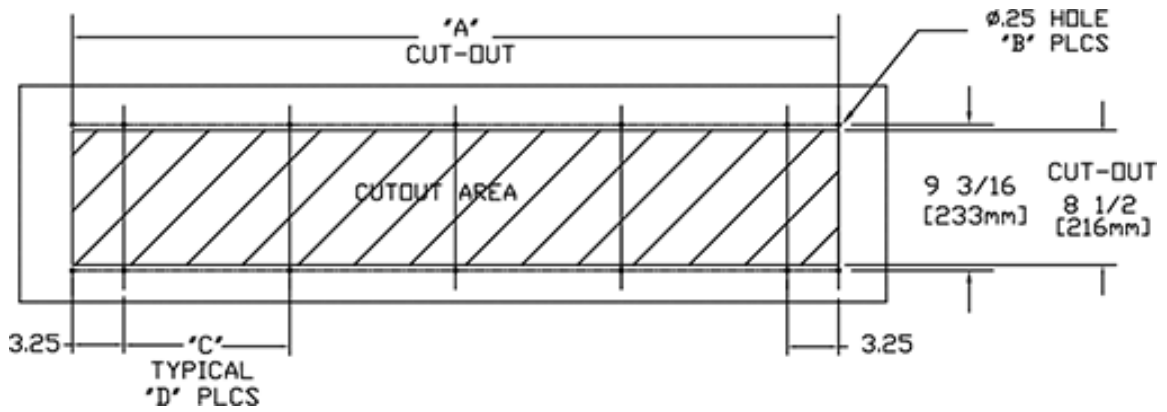

SPECIFICATIONS

"A" Dimension	24.5" / 36.5" / 48.5"
Bulb Type	T8-LED
Natural Color Temp.	4500K - 5500K
Warm Color Temp.	2700K - 3500K
Cut-Out Length	24.5" / 36.5" / 48.5"
Cut-Out Width	8.5" / 8.5" / 8.5"
Holes Required	12 / 14 / 14
Total Lumens Output	1800 / 2500 / 3800
Voltage	120 VAC
Wattage	22 / 26 / 44

Overall Trim Size	"A" Cut Out	"B" Holes	"C" Spacing	"D" Each Side
10.25" x 26.25" (260mm x 667mm)	24.5" (622mm)	12 total	6" (152mm)	3 Plcs
10.25" x 38.25" (260mm x 972mm)	36.5" (927mm)	14 total	7.5" (191mm)	4 Plcs
10.25" x 50.25" (260mm x 61276mm)	48.5" (1232mm)	14 total	10.5" (267mm)	4 Plcs

Dimensions are for reference only and are subject to change.

Approx. shipping weight – 10 lbs.

CKV LED Recessed Hood Lighting Fixture

Model: **CKV-RC-LED-F**

Beam Angle

Mounting Height In Feet